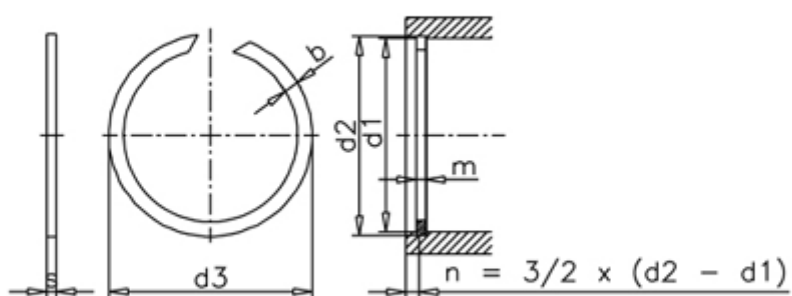

Article number: 0127032

Description: Circlip SB 16

Measures

| | | | |
|-------------|---------|----------------|---------|
| b | = 1.75 | s | = 1.2 |
| d1 | = 16 | tol | = +0,11 |
| d2 | = 16.5 | Weight kg/1000 | = 0.53 |
| d3 | = 16.8 | | |
| Description | = SB 16 | | |
| FN kN | = 2.10 | | |
| FR kN | = 15.50 | | |
| m min | = 1.3 | | |